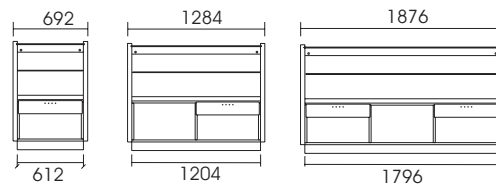

MOSTRADOR MOD. 301

No incluyen tiradores cajones.
COUNTER MOD. 301
Drawer handles are not included.
COMPTOIR CAISSE MOD. 301
Tireurs non inclus

L	MELAMINA
692	311001
1284	311002
1876	311003

MOSTRADOR MOD. 303

No incluyen tiradores cajones.
COUNTER MOD. 303
Drawer handles are not included.
COMPTOIR CAISSE MOD. 303
Tireurs non inclus